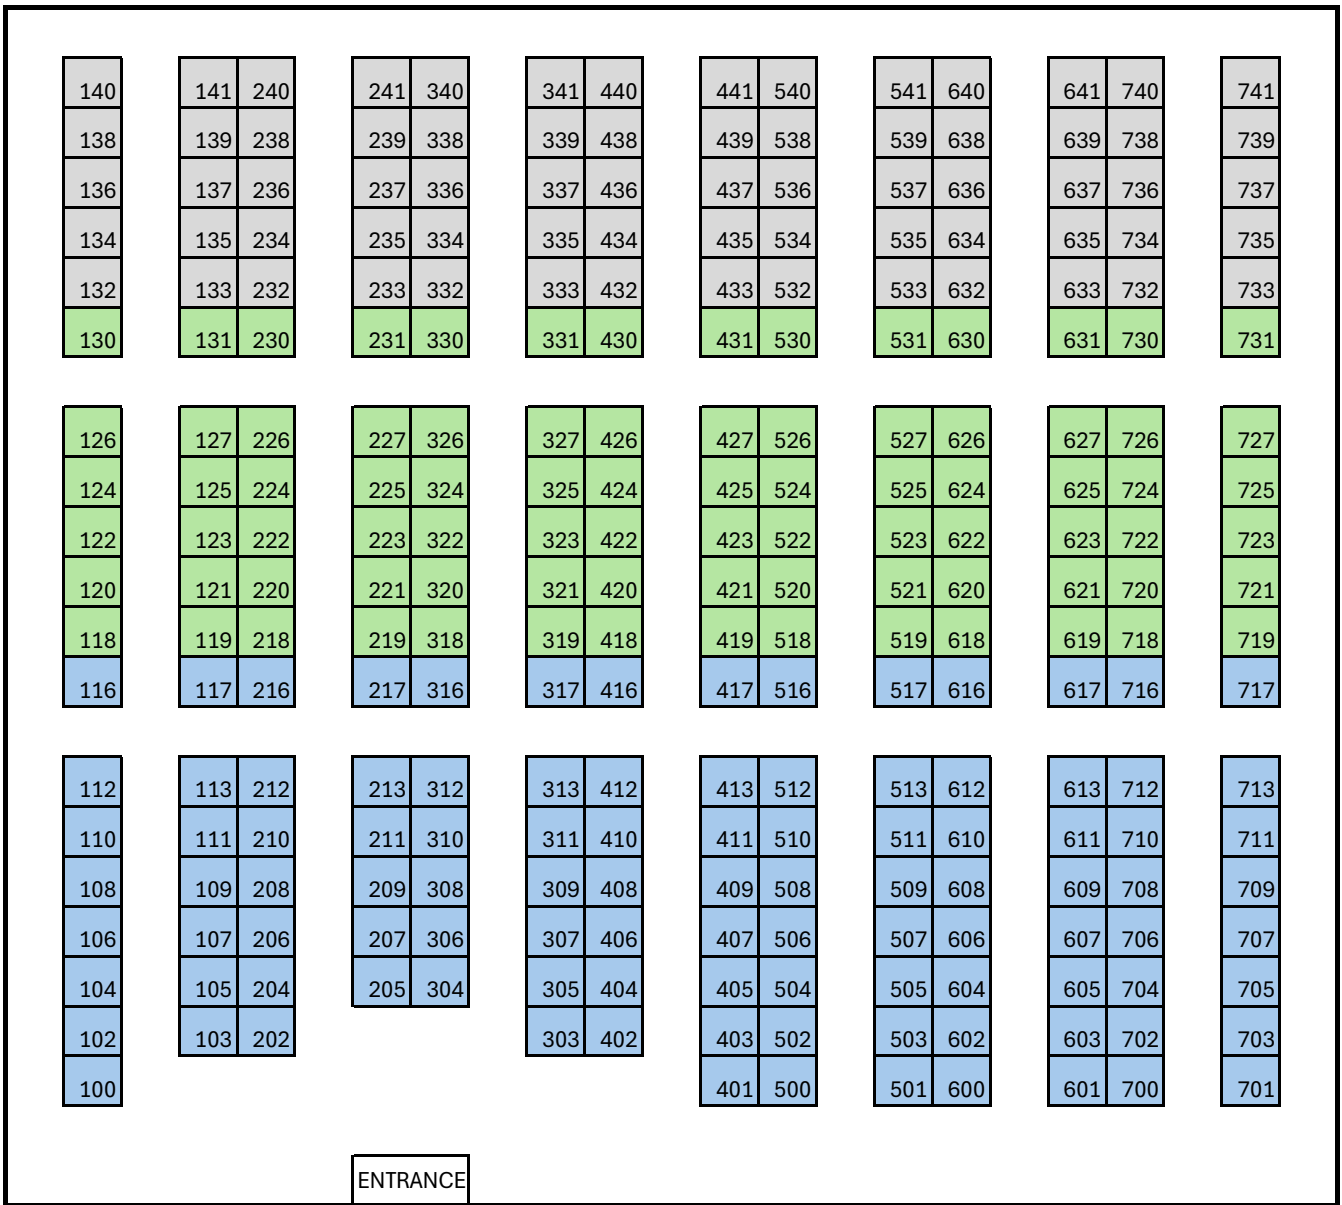

2025 ICAS Floor Plan  
Paris Hotel, Las Vegas

- Standard
- Premium
- Superior

All booths are 10' x 10'